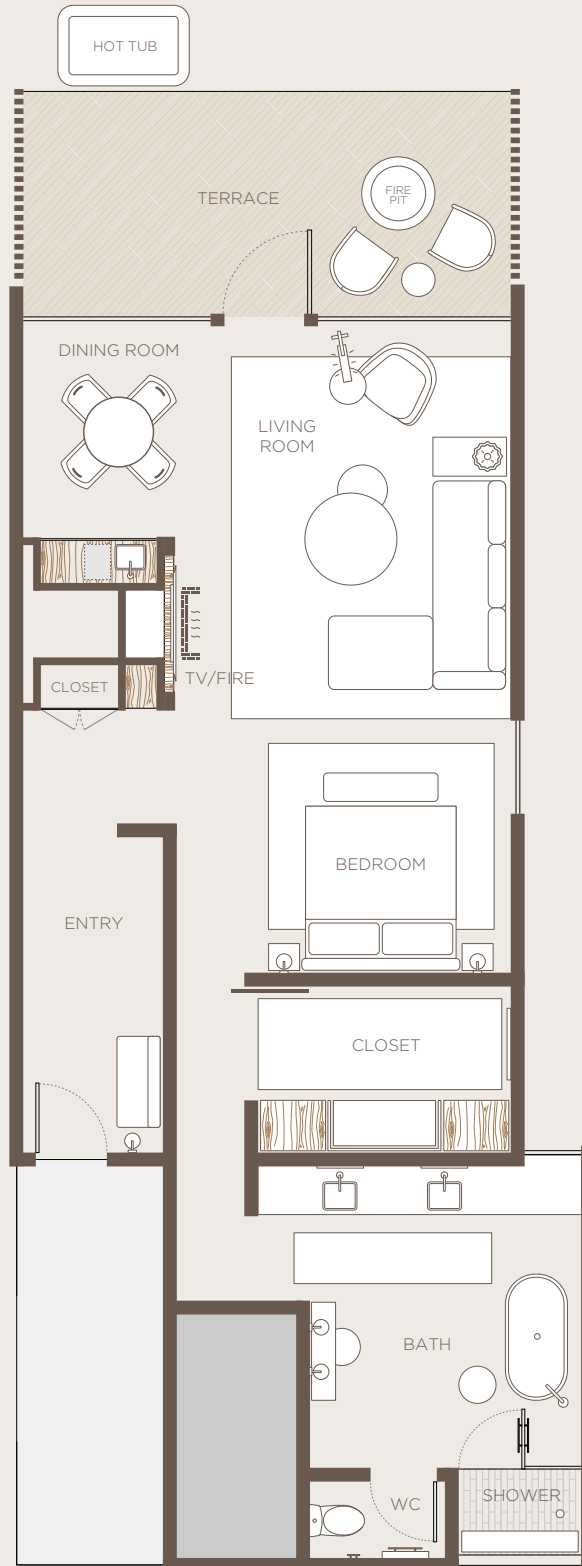

ONE&ONLY MOONLIGHT BASIN RESORT
ALPINE STUDIO CABIN

968 SQ. FT.

One&Only

Moonlight Basin, Montana