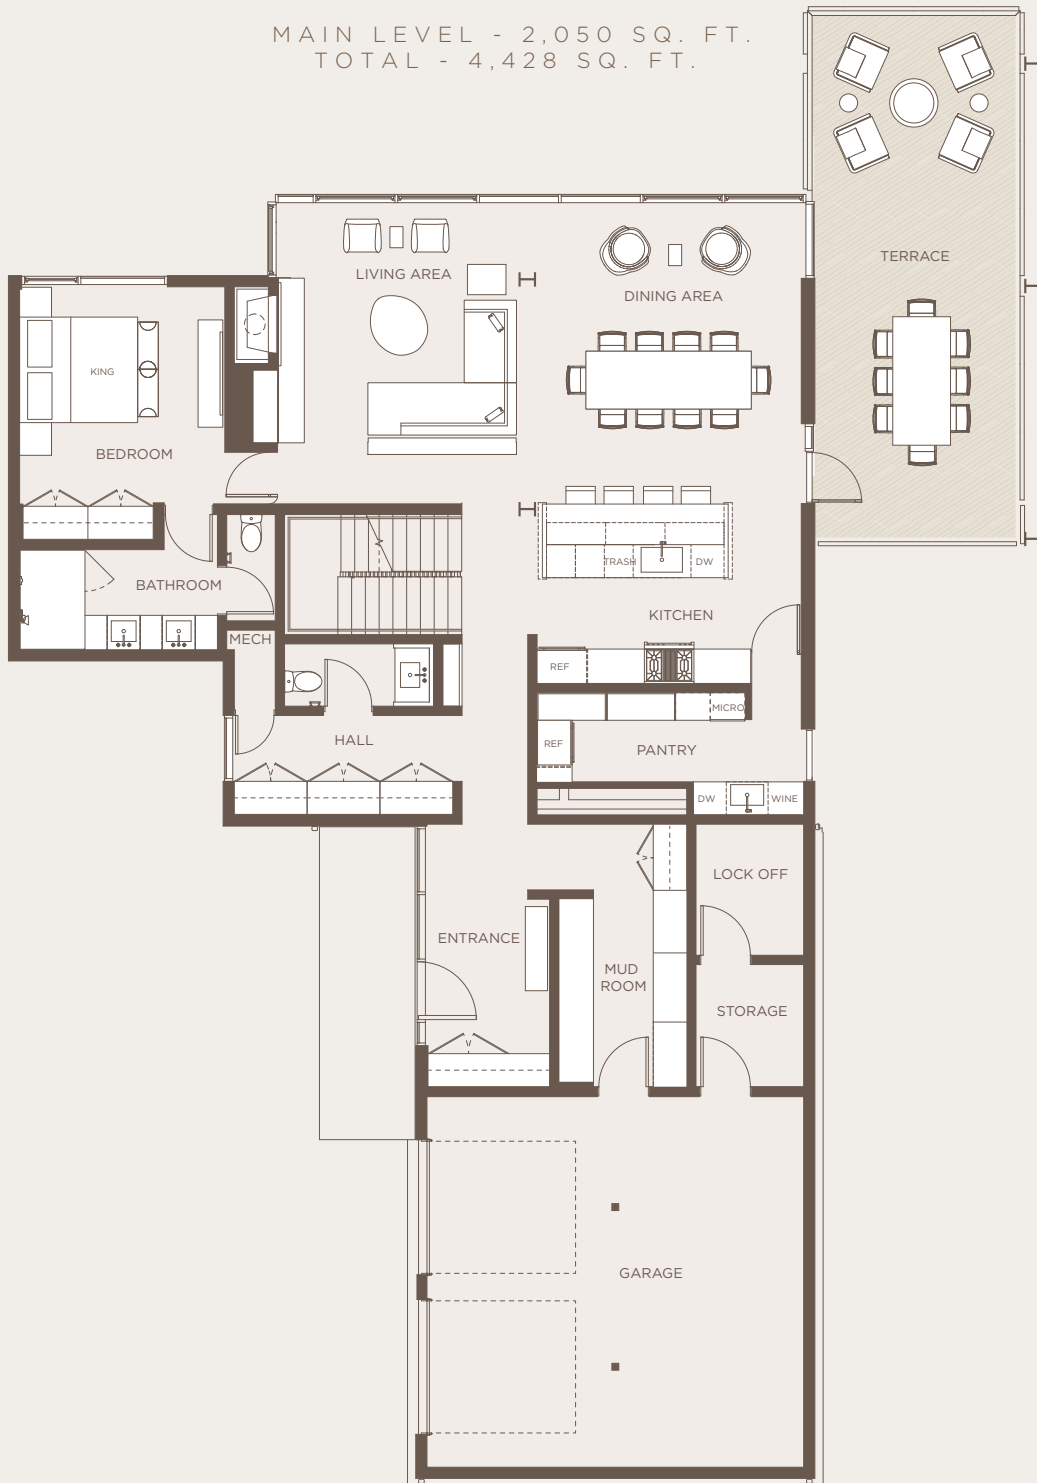

ONE&ONLY MOONLIGHT BASIN PRIVATE HOMES

5+ BEDROOM

LOWER LEVEL - 1,356 SQ. FT.
TOTAL - 4,428 SQ. FT.

One&Only

PRIVATE HOMES
Moonlight Basin, Montana

Furnishings not included with sale of Unit. Furnishing packages will be available for purchase by Buyer.

ONE&ONLY MOONLIGHT BASIN PRIVATE HOMES
5+ BEDROOM

MAIN LEVEL - 2,050 SQ. FT.
TOTAL - 4,428 SQ. FT.

One&Only

PRIVATE HOMES
Moonlight Basin, Montana

Furnishings not included with sale of Unit. Furnishing packages will be available for purchase by Buyer.

ONE&ONLY MOONLIGHT BASIN PRIVATE HOMES
5+ BEDROOM

UPPER LEVEL - 1,022 SQ. FT.
TOTAL - 4,428 SQ. FT.

One&Only

PRIVATE HOMES
Moonlight Basin, Montana

Furnishings not included with sale of Unit. Furnishing packages will be available for purchase by Buyer.