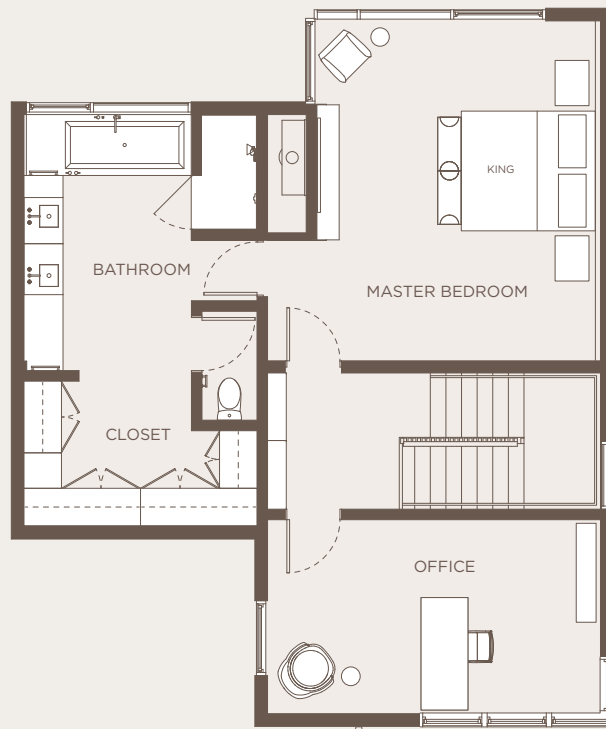

ONE&ONLY MOONLIGHT BASIN PRIVATE HOMES

5+ BEDROOM

LOWER LEVEL - 1,356 SQ. FT.
TOTAL - 4,428 SQ. FT.

One&Only

PRIVATE HOMES
Moonlight Basin, Montana

Furnishings not included with sale of Unit. Furnishing packages will be available for purchase by Buyer.

ONE&ONLY MOONLIGHT BASIN PRIVATE HOMES
5+ BEDROOM

MAIN LEVEL - 2,050 SQ. FT.
TOTAL - 4,428 SQ. FT.

One&Only

PRIVATE HOMES
Moonlight Basin, Montana

Furnishings not included with sale of Unit. Furnishing packages will be available for purchase by Buyer.

ONE&ONLY MOONLIGHT BASIN PRIVATE HOMES
5+ BEDROOM

UPPER LEVEL - 1,022 SQ. FT.
TOTAL - 4,428 SQ. FT.

One&Only

PRIVATE HOMES
Moonlight Basin, Montana

Furnishings not included with sale of Unit. Furnishing packages will be available for purchase by Buyer.