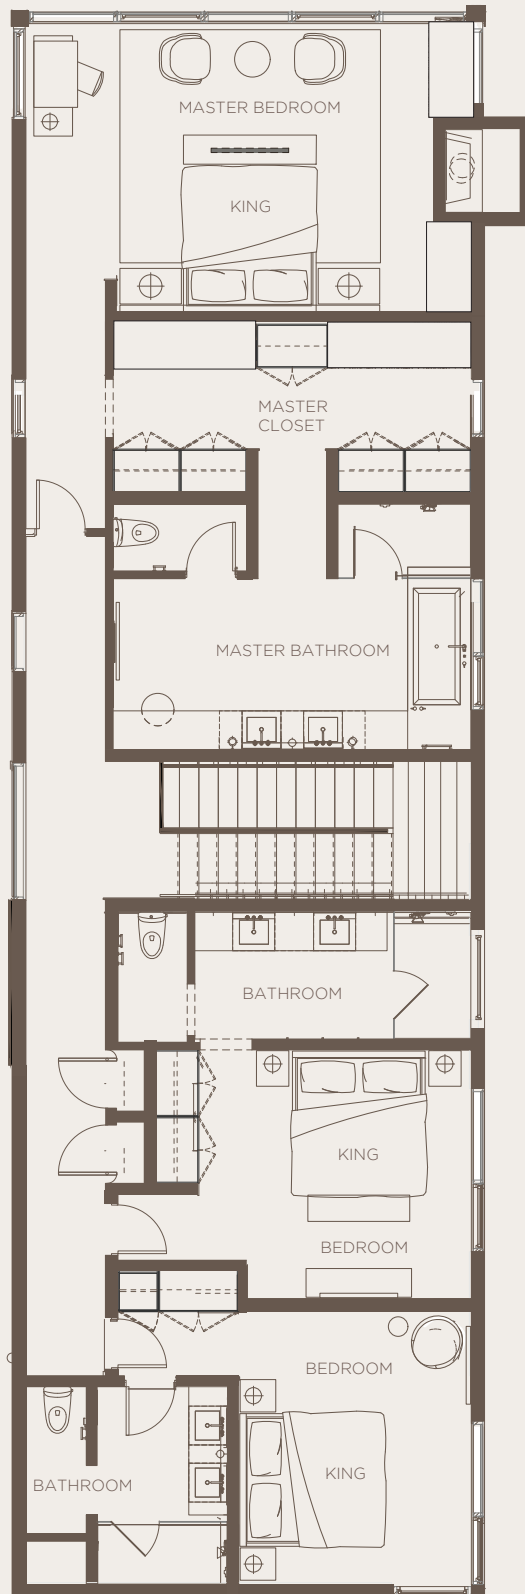

ONE&ONLY MOONLIGHT BASIN PRIVATE HOMES PHASE II - 6+ BEDROOM

LOWER LEVEL - 1,455 SQ. FT.
TOTAL - 5,751 SQ. FT.

One&Only

PRIVATE HOMES
Moonlight Basin, Montana

Furnishings not included with sale of Unit. Furnishing packages will be available for purchase by Buyer.

ONE&ONLY MOONLIGHT BASIN PRIVATE HOMES
PHASE II - 6+ BEDROOM

MAIN LEVEL - 2,296 SQ. FT.
TOTAL - 5,751 SQ. FT.

One&Only

PRIVATE HOMES
Moonlight Basin, Montana

Furnishings not included with sale of Unit. Furnishing packages will be available for purchase by Buyer.

ONE&ONLY MOONLIGHT BASIN PRIVATE HOMES
PHASE II - 6+ BEDROOM

UPPER LEVEL - 2,000 SQ. FT.
TOTAL - 5,751 SQ. FT.

One&Only

PRIVATE HOMES
Moonlight Basin, Montana

Furnishings not included with sale of Unit. Furnishing packages will be available for purchase by Buyer.