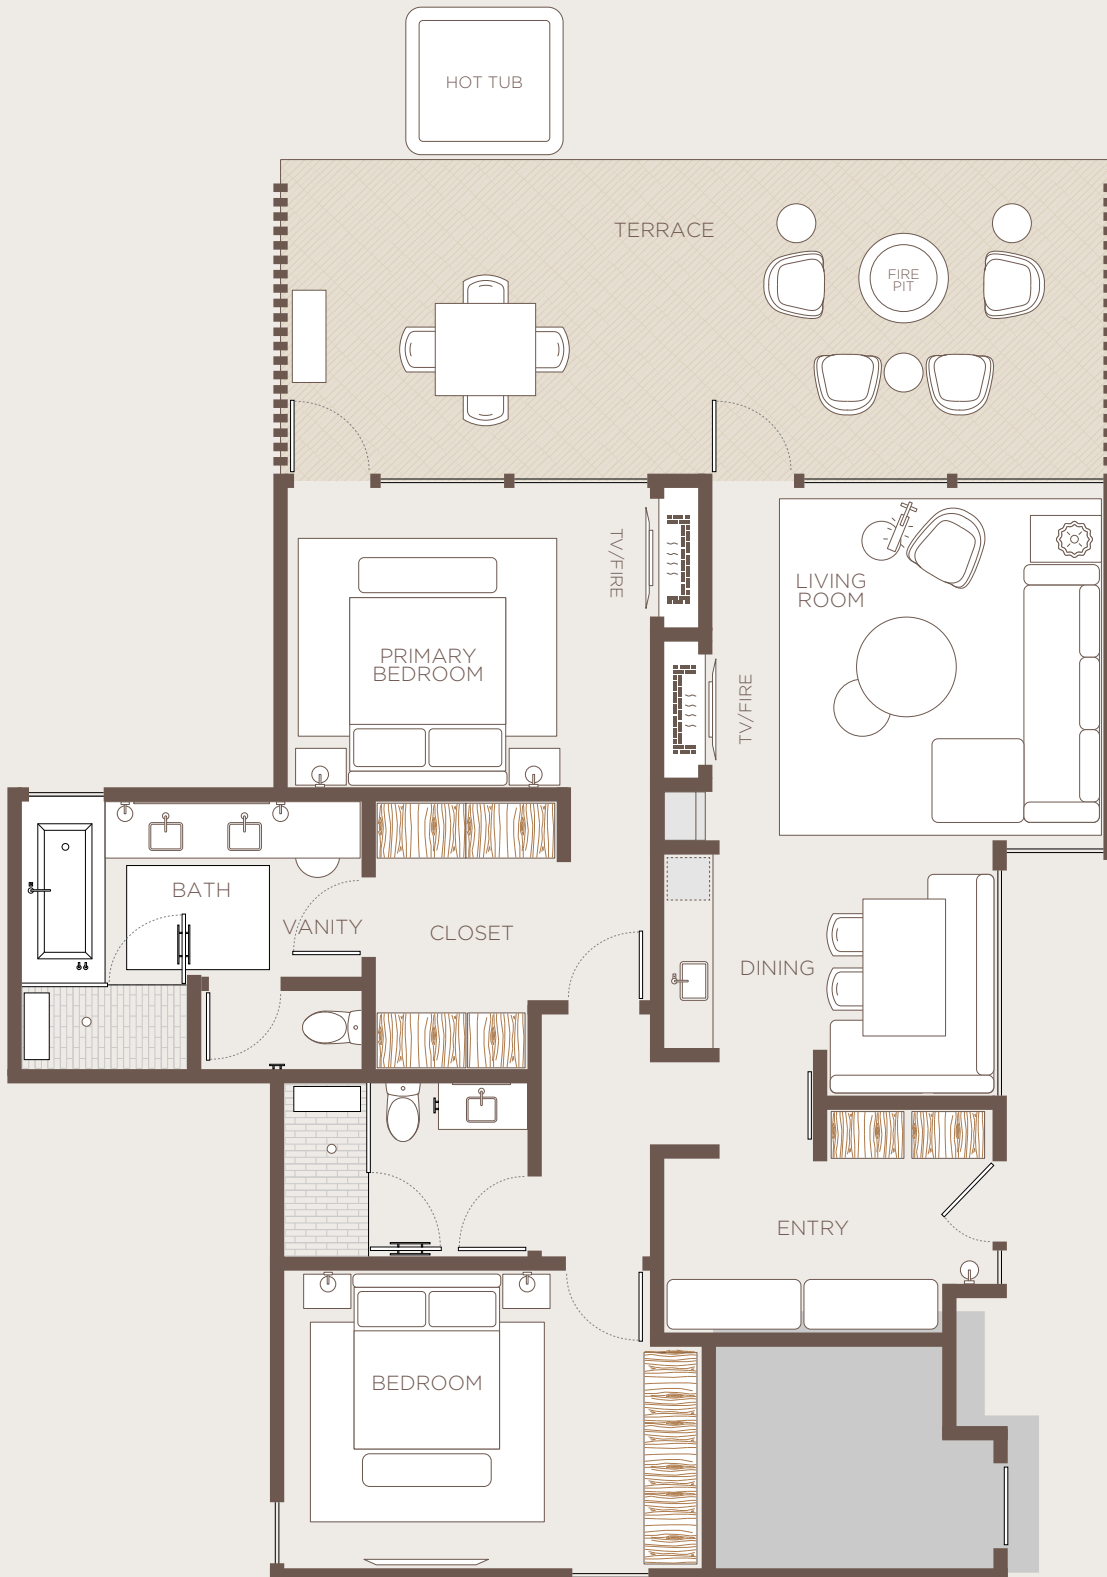

ONE&ONLY MOONLIGHT BASIN RESORT
BIG SKY TWO BEDROOM CABIN

1,248 SQ. FT.

One&Only

Moonlight Basin, Montana