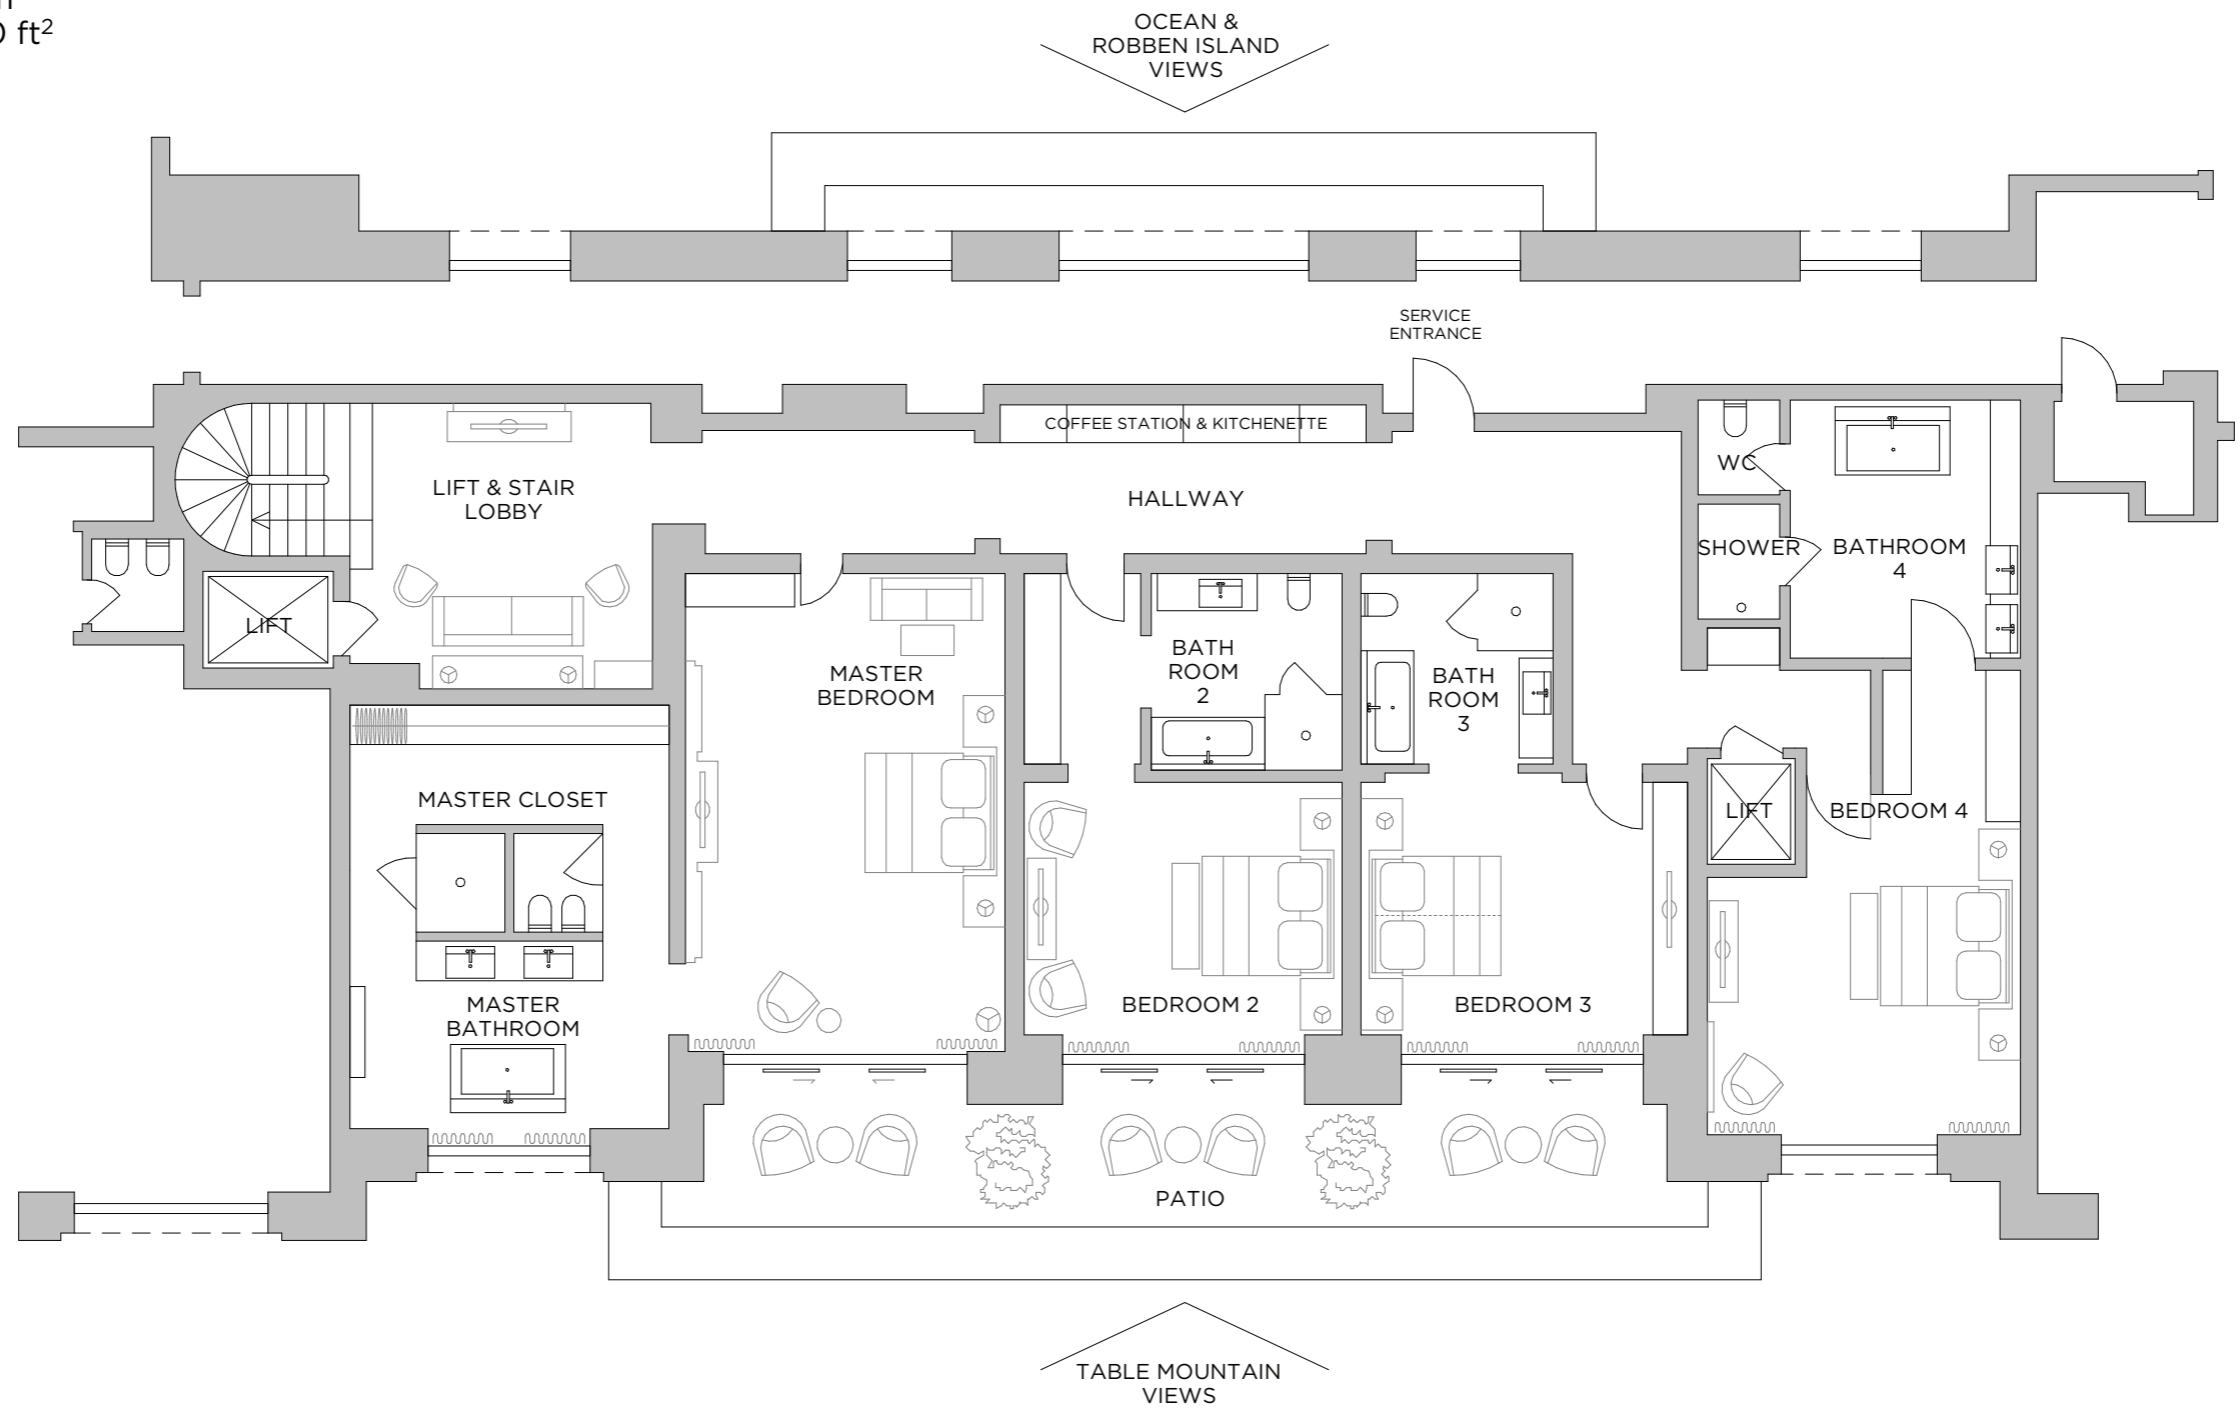

THE LION'S HEAD PENTHOUSE

LOWER LEVEL

SQ METRE 367m²
SQ FEET 3950 ft²

One&Only

CAPE TOWN
South Africa

THE LION'S HEAD PENTHOUSE

TOP LEVEL

SQ METRE 431m²
SQ FEET 4639 ft²