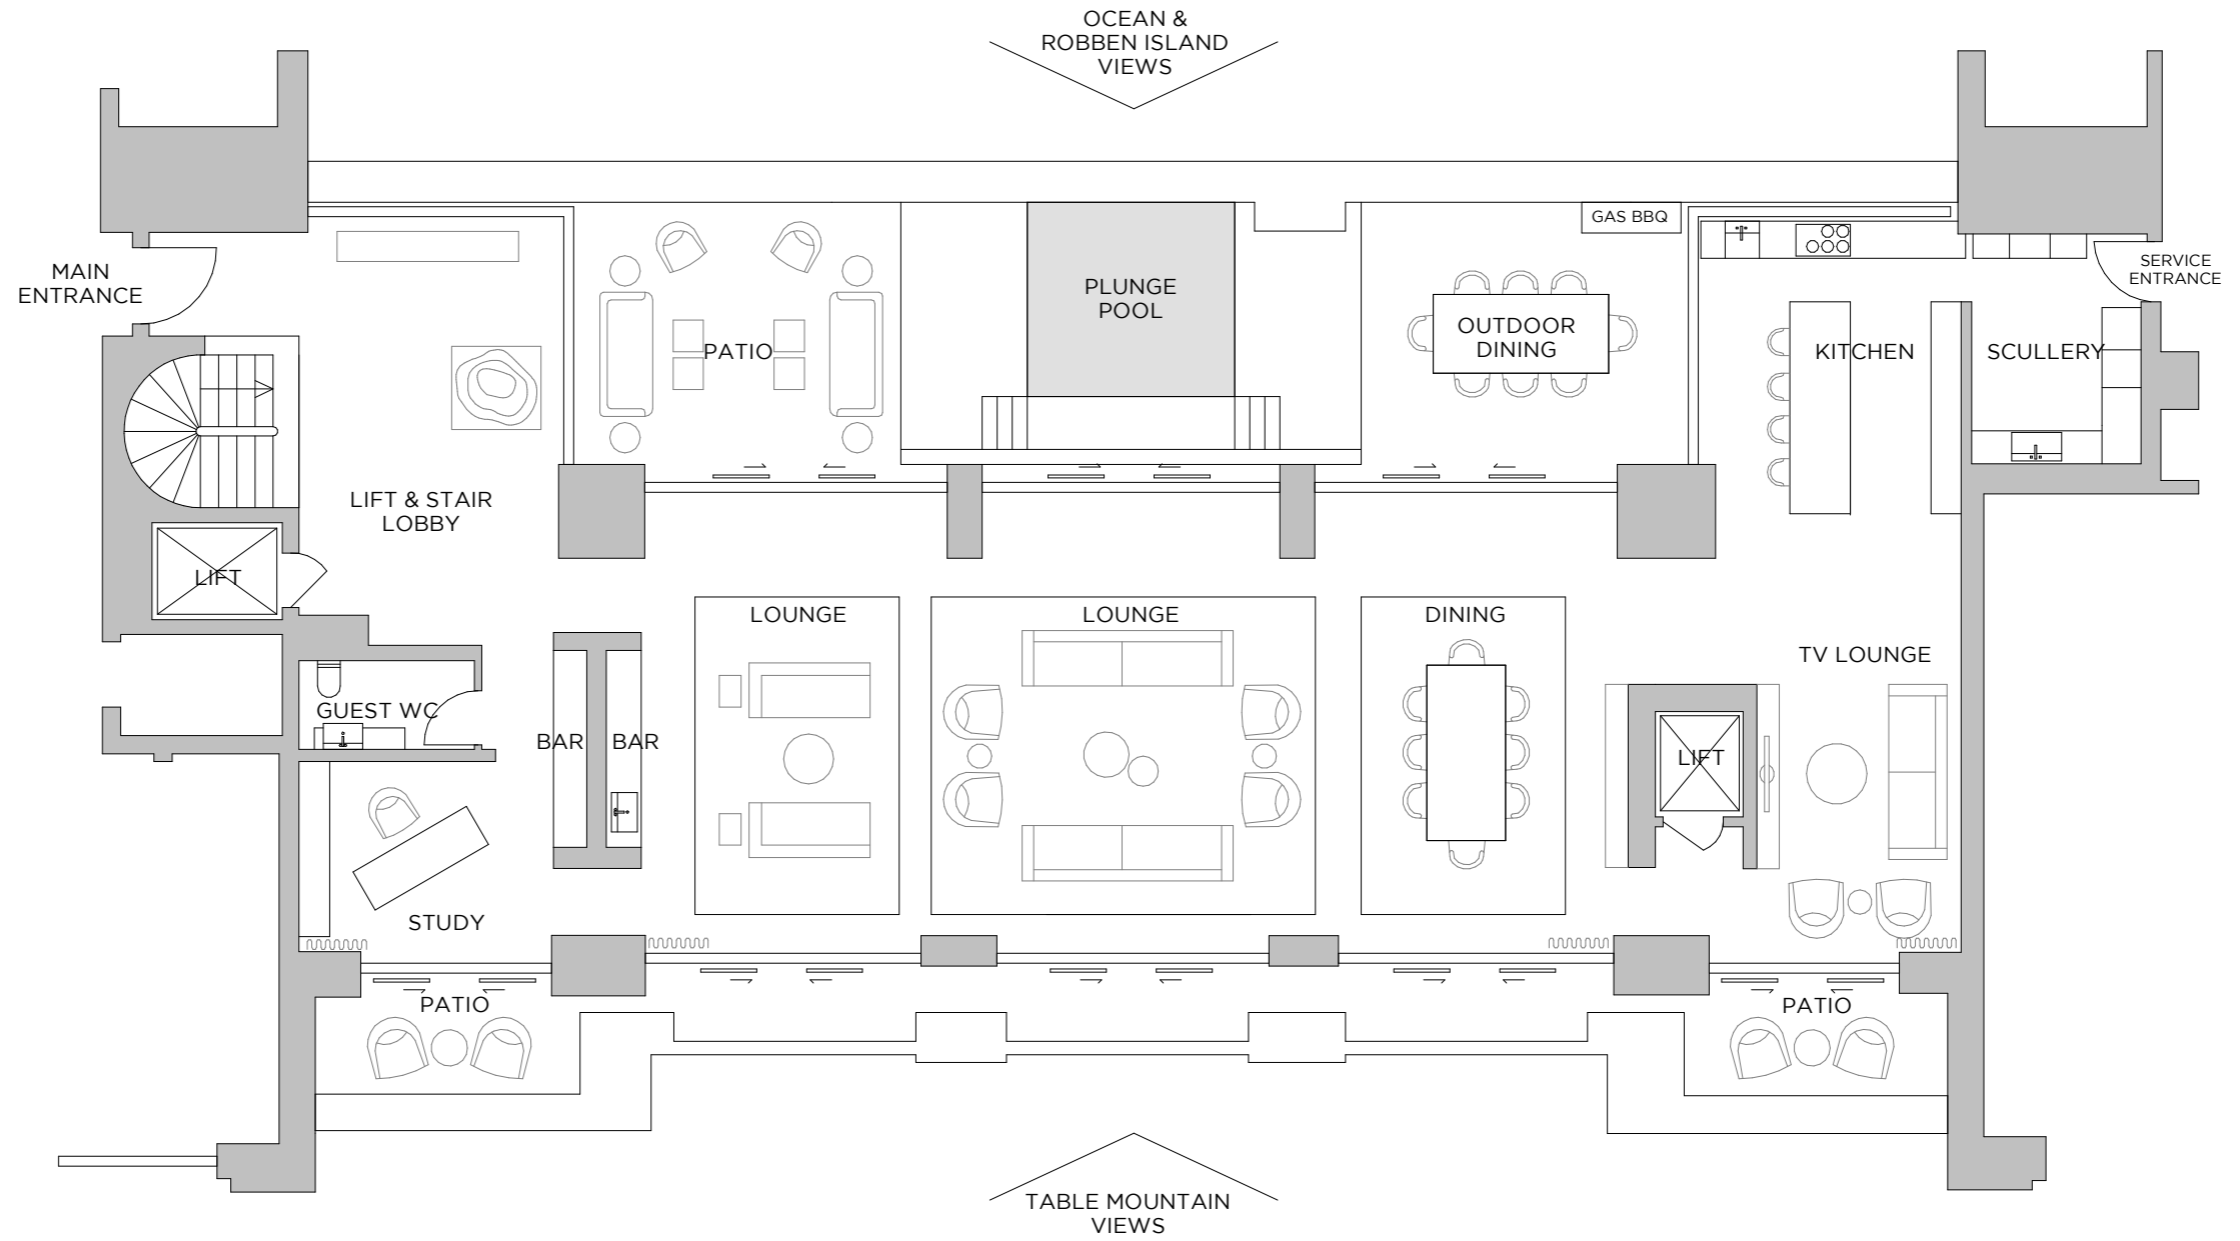

THE LION'S HEAD PENTHOUSE

LOWER LEVEL

SQ METRE 367m²
SQ FEET 3950 ft²

One&Only

CAPE TOWN
South Africa

THE LION'S HEAD PENTHOUSE

TOP LEVEL

SQ METRE 431m²
SQ FEET 4639 ft²