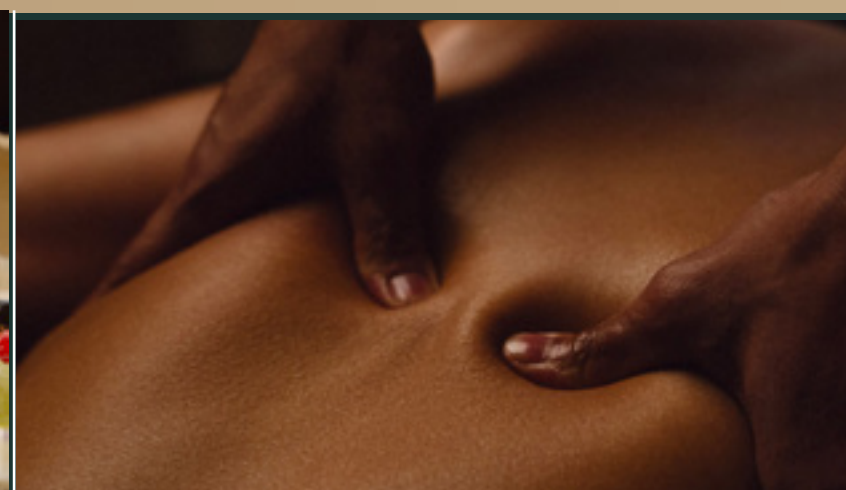

## Mindfulness

## Lifestyle

- 10% off PT sessions
- 1 SIRO analysis
- 1 PT session
- Semi-annual Cardiovascular Testing
- Experience Box Class (€5 each)

- 10% off hotel F&B

- 10% Off selected recovery treatments

- 10% off room rates

- 1 Mindfulness Studio Class per month

- 10% off supplements

SIRO

GOLD

Gold Membership provides exclusive access to fitness, recovery, and mindfulness spaces, along with priority event access and lifestyle benefits—designed to support your performance, regeneration, and overall wellbeing.