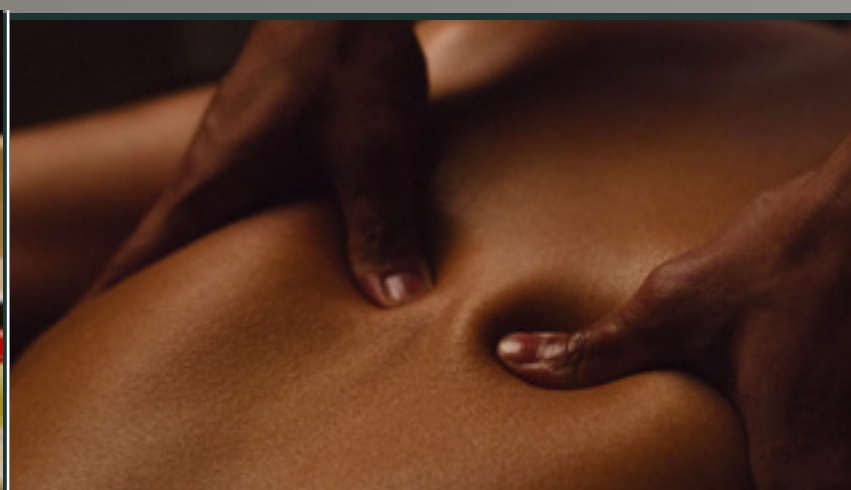

## SILVER

Provides foundational access to fitness facilities, wellness events, and essential recovery services to support members' daily routines.

SIRO

## GOLD

Offers an enhanced wellness experience, including group classes, recovery treatments, and access to private spaces for holistic support.

SIRO

## SILVER

Enjoy a fully-equipped gym and rejuvenating infrared sauna designed to support your recovery and performance. Unlock exclusive discounts on F&B, hotel stays, personal training, and recovery treatments. Access SIRO's signature events and activations, all designed to enhance your fitness journey and overall wellbeing.